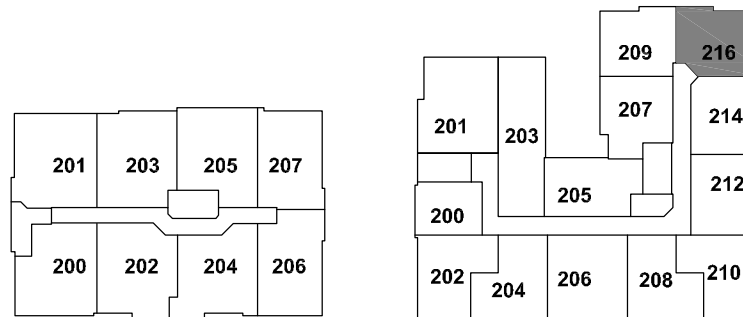

LOWER LEVEL

UPPER LEVEL

**UNIT 216 - EAST BUILDING
CAMPUS EDGE
224 EAST DELAWARE AVENUE
NEWARK, DELAWARE**

For Leasing Information
Contact: Kevin Mayhew
T: 302-229-5695
E: kmayhew42@yahoo.com

KEY PLAN

Bernardon Haber Holloway
ARCHITECTS PC