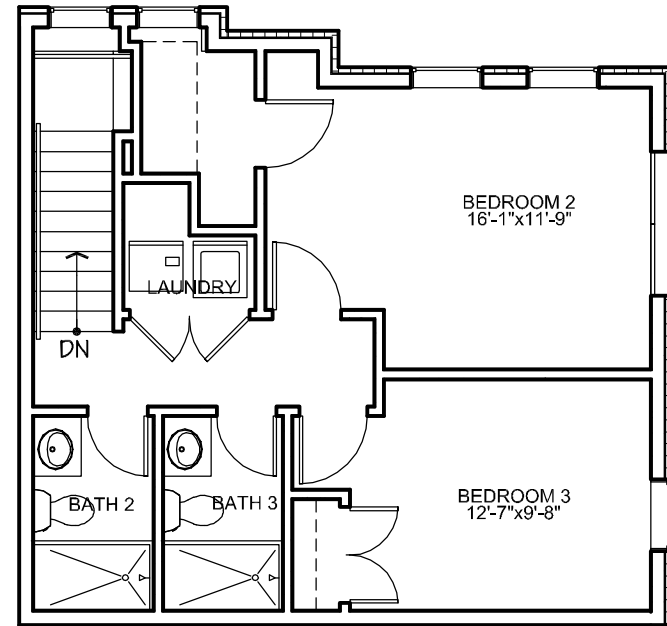

LOWER LEVEL

UPPER LEVEL

**UNIT 216 - EAST BUILDING
CAMPUS EDGE
224 EAST DELAWARE AVENUE
NEWARK, DELAWARE**

For Leasing Information
Contact: Kevin Mayhew
T: 302-229-5695
E: kmayhew42@yahoo.com

KEY PLAN

Bernardon Haber Holloway
ARCHITECTS PC