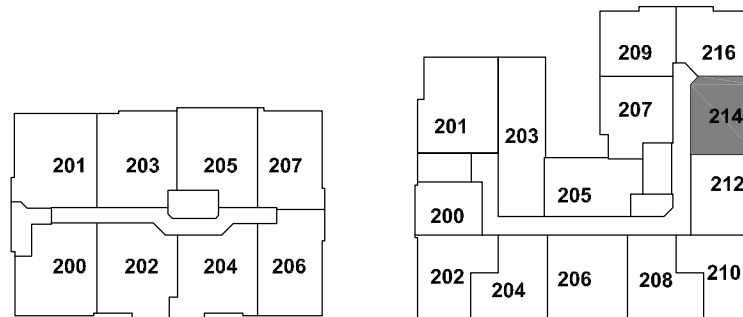

LOWER LEVEL

UPPER LEVEL

**UNIT 214 - EAST BUILDING
 CAMPUS EDGE
 224 EAST DELAWARE AVENUE
 NEWARK, DELAWARE**

For Leasing Information
 Contact: Kevin Mayhew
 T: 302-229-5695
 E: kmayhew42@yahoo.com

KEY PLAN