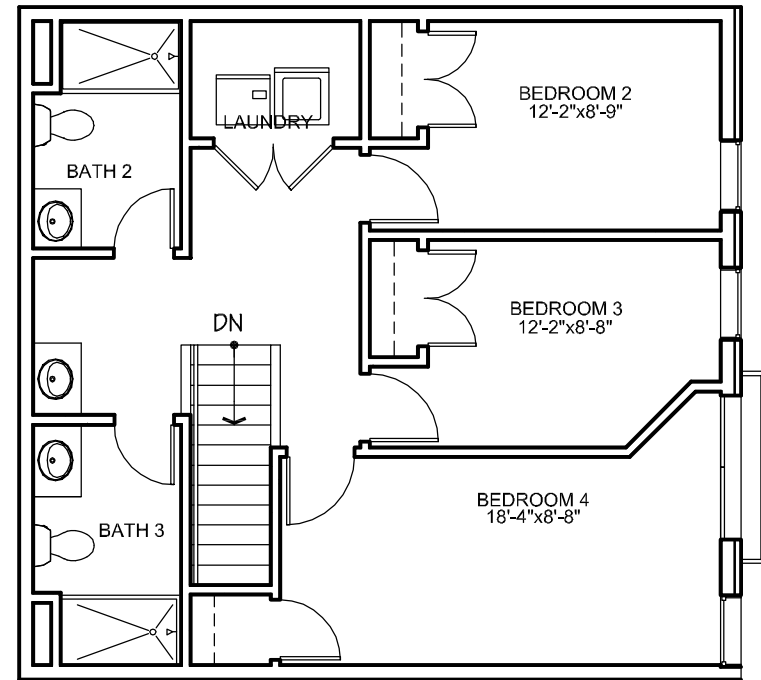

LOWER LEVEL

UPPER LEVEL

**UNIT 214 - EAST BUILDING
 CAMPUS EDGE
 224 EAST DELAWARE AVENUE
 NEWARK, DELAWARE**

For Leasing Information
 Contact: Kevin Mayhew
 T: 302-229-5695
 E: kmayhew42@yahoo.com

KEY PLAN