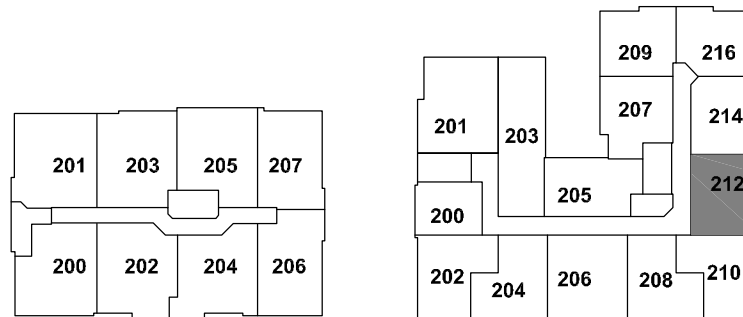

LOWER LEVEL

UPPER LEVEL

**UNIT 212 - EAST BUILDING
CAMPUS EDGE
224 EAST DELAWARE AVENUE
NEWARK, DELAWARE**

For Leasing Information
 Contact: Kevin Mayhew
 T: 302-229-5695
 E: kmayhew42@yahoo.com

KEY PLAN

Bernardon Haber Holloway
 ARCHITECTS PC