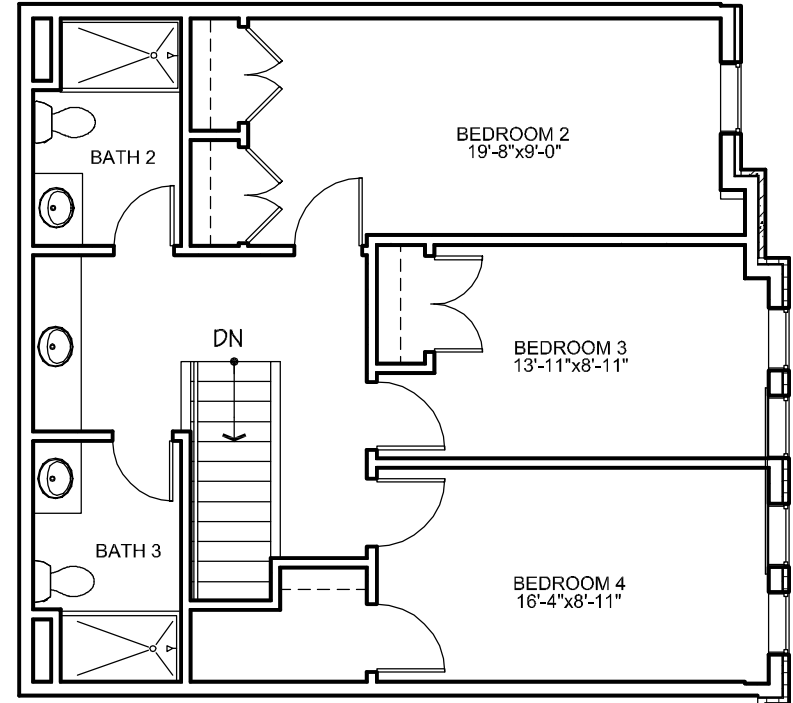

LOWER LEVEL

UPPER LEVEL

**UNIT 212 - EAST BUILDING
CAMPUS EDGE
224 EAST DELAWARE AVENUE
NEWARK, DELAWARE**

For Leasing Information
 Contact: Kevin Mayhew
 T: 302-229-5695
 E: kmayhew42@yahoo.com

KEY PLAN

Bernardon Haber Holloway
 ARCHITECTS PC