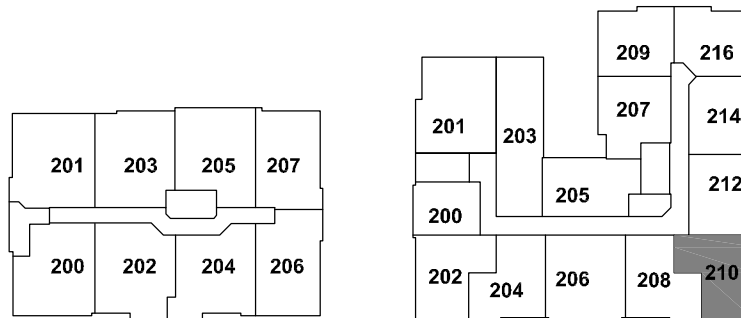

**UNIT 210 - EAST BUILDING
CAMPUS EDGE
224 EAST DELAWARE AVENUE
NEWARK, DELAWARE**

For Leasing Information
Contact: Kevin Mayhew
T: 302-229-5695
E: kmayhew42@yahoo.com

Bernardon Haber Holloway
ARCHITECTS PC