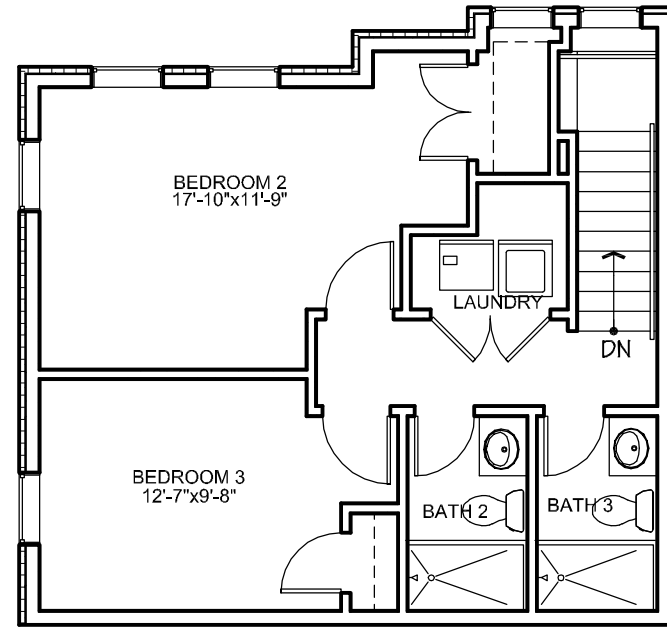

LOWER LEVEL

UPPER LEVEL

**UNIT 209 - EAST BUILDING  
CAMPUS EDGE  
224 EAST DELAWARE AVENUE  
NEWARK, DELAWARE**

For Leasing Information  
Contact: Kevin Mayhew  
T: 302-229-5695  
E: kmayhew42@yahoo.com