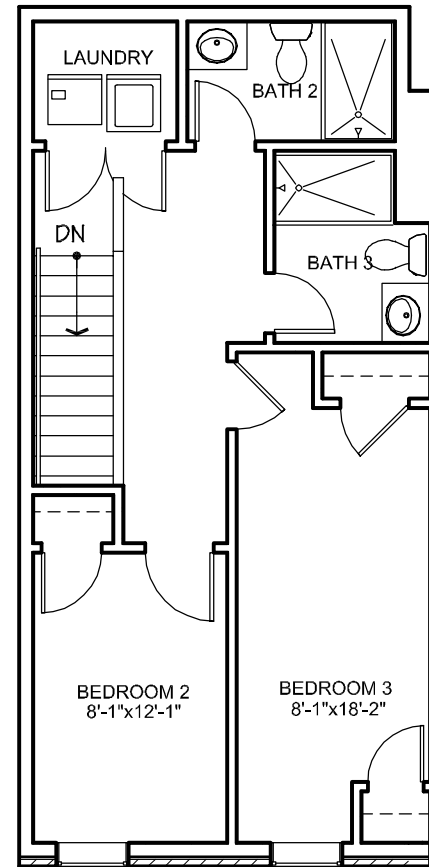

LOWER LEVEL

UPPER LEVEL

**UNIT 208 - EAST BUILDING  
CAMPUS EDGE  
224 EAST DELAWARE AVENUE  
NEWARK, DELAWARE**

For Leasing Information  
Contact: Kevin Mayhew  
T: 302-229-5695  
E: kmayhew42@yahoo.com