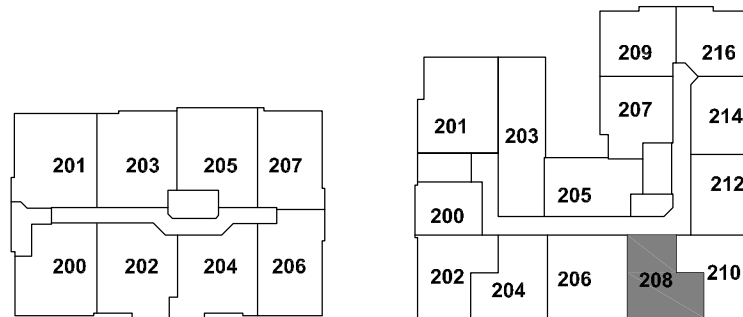

LOWER LEVEL

UPPER LEVEL

**UNIT 208 - EAST BUILDING  
CAMPUS EDGE  
224 EAST DELAWARE AVENUE  
NEWARK, DELAWARE**

For Leasing Information  
Contact: Kevin Mayhew  
T: 302-229-5695  
E: kmayhew42@yahoo.com