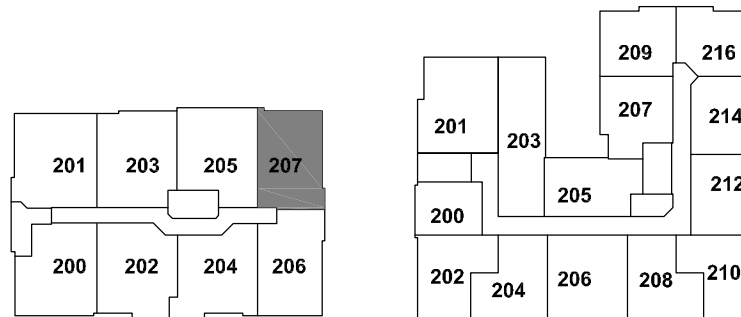

**LOWER LEVEL**

**UPPER LEVEL**

**UNIT 207 - WEST BUILDING  
CAMPUS EDGE  
208 EAST DELAWARE AVENUE  
NEWARK, DELAWARE**

For Leasing Information  
 Contact: Kevin Mayhew  
 T: 302-229-5695  
 E: kmayhew42@yahoo.com