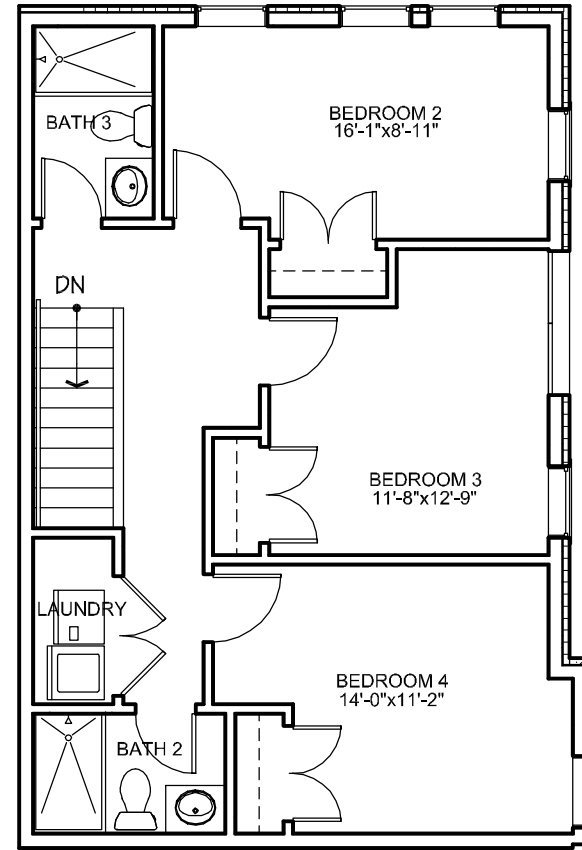

**LOWER LEVEL**

**UPPER LEVEL**

**UNIT 207 - WEST BUILDING  
CAMPUS EDGE  
208 EAST DELAWARE AVENUE  
NEWARK, DELAWARE**

For Leasing Information  
 Contact: Kevin Mayhew  
 T: 302-229-5695  
 E: kmayhew42@yahoo.com