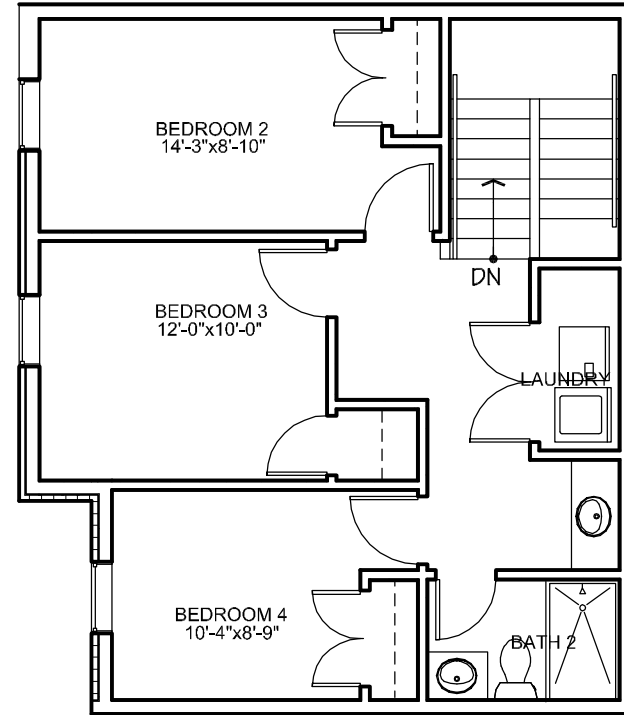

LOWER LEVEL

UPPER LEVEL

**UNIT 207 - EAST BUILDING
CAMPUS EDGE
224 EAST DELAWARE AVENUE
NEWARK, DELAWARE**

For Leasing Information
Contact: Kevin Mayhew
T: 302-229-5695
E: kmayhew42@yahoo.com

KEY PLAN

Bernardon Haber Holloway
ARCHITECTS PC