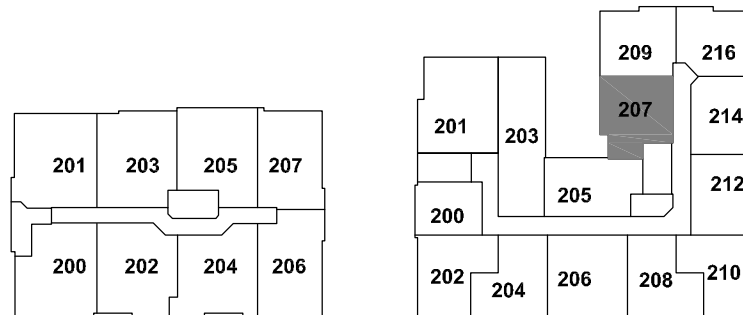

LOWER LEVEL

UPPER LEVEL

**UNIT 207 - EAST BUILDING
CAMPUS EDGE
224 EAST DELAWARE AVENUE
NEWARK, DELAWARE**

For Leasing Information
Contact: Kevin Mayhew
T: 302-229-5695
E: kmayhew42@yahoo.com

KEY PLAN

Bernardon Haber Holloway
ARCHITECTS PC