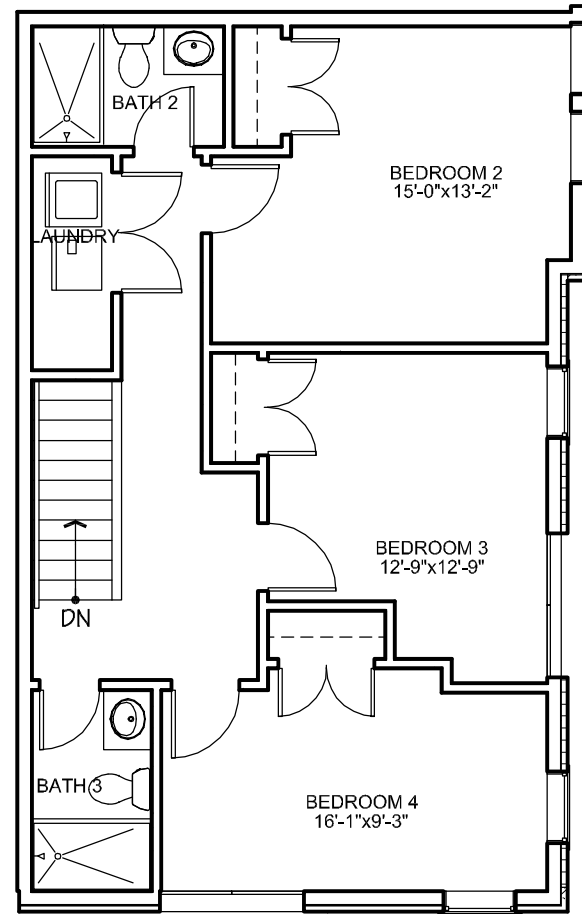

**LOWER LEVEL**

**UPPER LEVEL**

**UNIT 206 - WEST BUILDING  
CAMPUS EDGE  
208 EAST DELAWARE AVENUE  
NEWARK, DELAWARE**

For Leasing Information  
 Contact: Kevin Mayhew  
 T: 302-229-5695  
 E: kmayhew42@yahoo.com