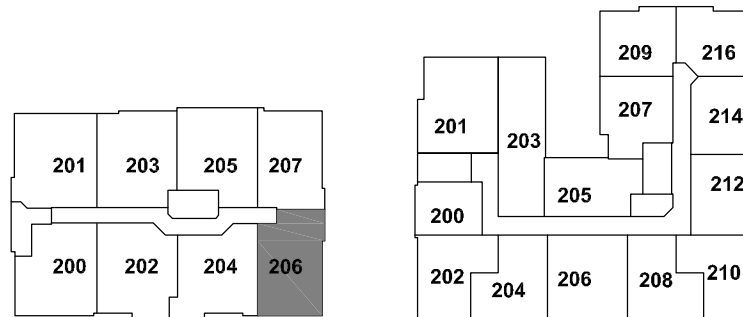

**LOWER LEVEL**

**UPPER LEVEL**

**UNIT 206 - WEST BUILDING  
CAMPUS EDGE  
208 EAST DELAWARE AVENUE  
NEWARK, DELAWARE**

For Leasing Information  
 Contact: Kevin Mayhew  
 T: 302-229-5695  
 E: kmayhew42@yahoo.com