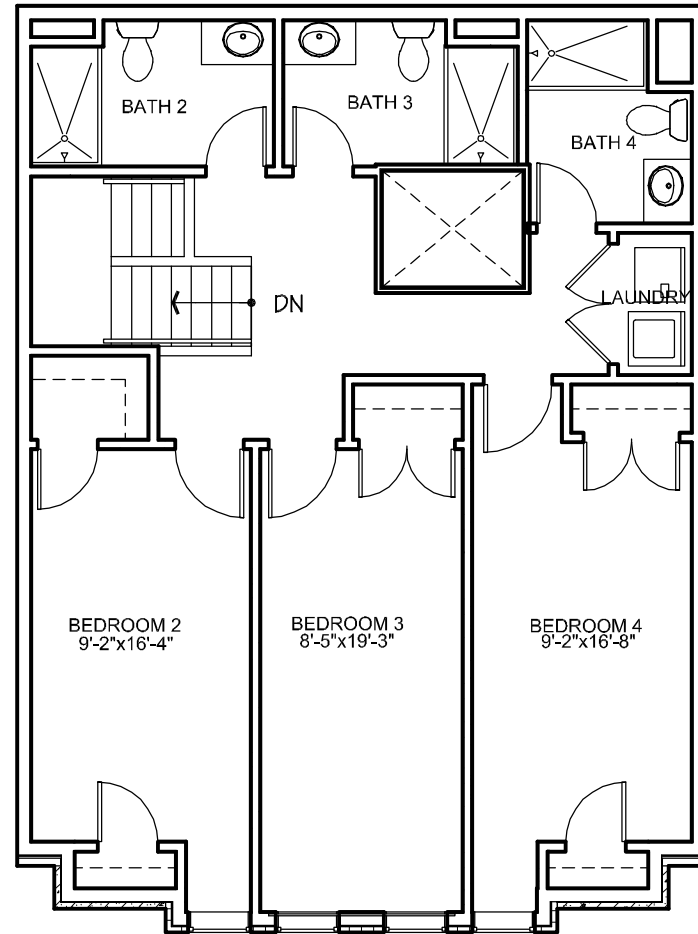

**LOWER LEVEL**

**UPPER LEVEL**

**UNIT 206 - EAST BUILDING  
CAMPUS EDGE  
224 EAST DELAWARE AVENUE  
NEWARK, DELAWARE**

For Leasing Information  
 Contact: Kevin Mayhew  
 T: 302-229-5695  
 E: kmayhew42@yahoo.com