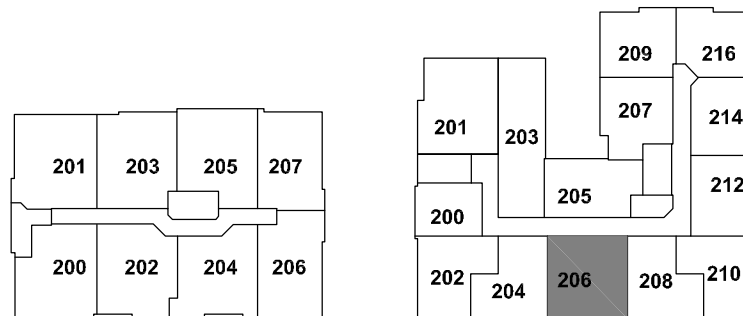

**LOWER LEVEL**

**UPPER LEVEL**

**UNIT 206 - EAST BUILDING  
CAMPUS EDGE  
224 EAST DELAWARE AVENUE  
NEWARK, DELAWARE**

For Leasing Information  
 Contact: Kevin Mayhew  
 T: 302-229-5695  
 E: kmayhew42@yahoo.com