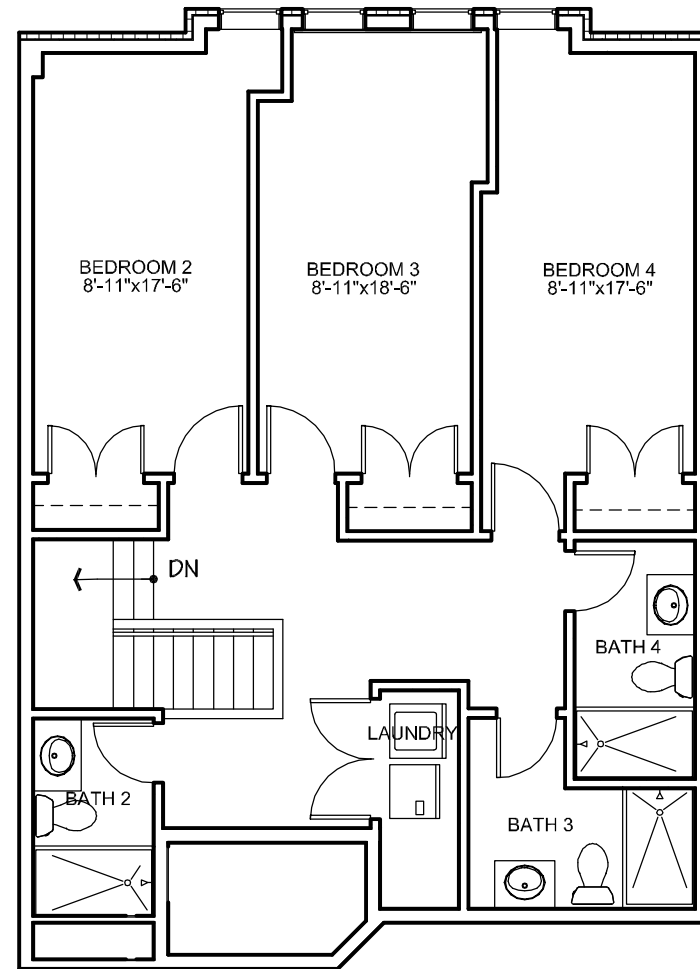

LOWER LEVEL

UPPER LEVEL

**UNIT 205 - WEST BUILDING
CAMPUS EDGE
208 EAST DELAWARE AVENUE
NEWARK, DELAWARE**

For Leasing Information
 Contact: Kevin Mayhew
 T: 302-229-5695
 E: kmayhew42@yahoo.com

KEY PLAN

Bernardon Haber Holloway
 ARCHITECTS PC