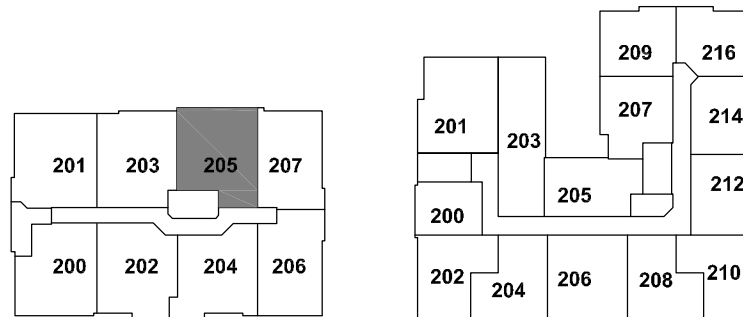

LOWER LEVEL

UPPER LEVEL

**UNIT 205 - WEST BUILDING
CAMPUS EDGE
208 EAST DELAWARE AVENUE
NEWARK, DELAWARE**

For Leasing Information
 Contact: Kevin Mayhew
 T: 302-229-5695
 E: kmayhew42@yahoo.com

KEY PLAN

Bernardon Haber Holloway
 ARCHITECTS PC