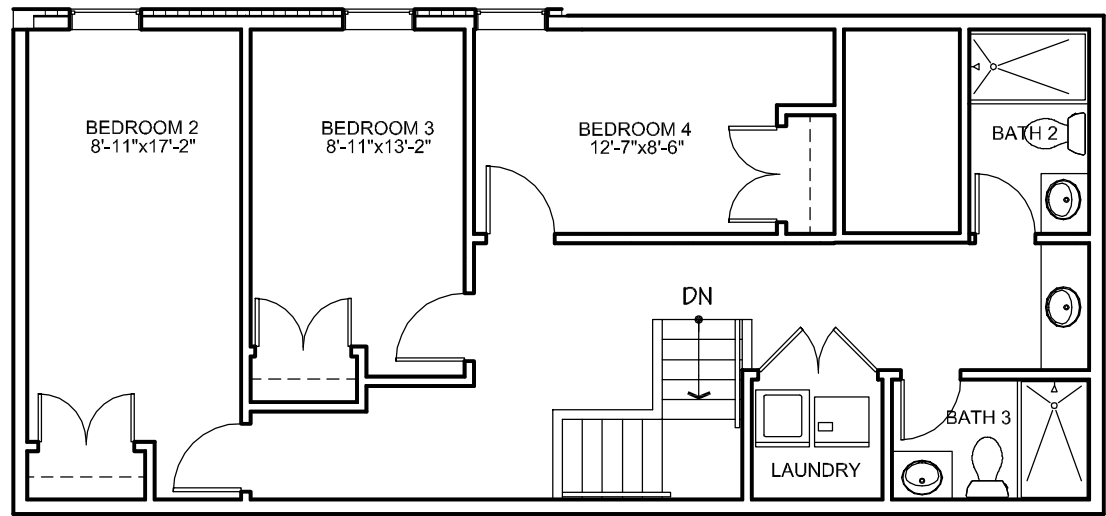

LOWER LEVEL

UPPER LEVEL

**UNIT 205 - EAST BUILDING
CAMPUS EDGE
224 EAST DELAWARE AVENUE
NEWARK, DELAWARE**

For Leasing Information
Contact: Kevin Mayhew
T: 302-229-5695
E: kmayhew42@yahoo.com

KEY PLAN

Bernardon Haber Holloway
ARCHITECTS PC