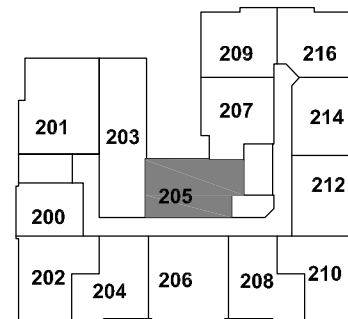

LOWER LEVEL

UPPER LEVEL

**UNIT 205 - EAST BUILDING
CAMPUS EDGE
224 EAST DELAWARE AVENUE
NEWARK, DELAWARE**

For Leasing Information
Contact: Kevin Mayhew
T: 302-229-5695
E: kmayhew42@yahoo.com

KEY PLAN

Bernardon Haber Holloway
ARCHITECTS PC