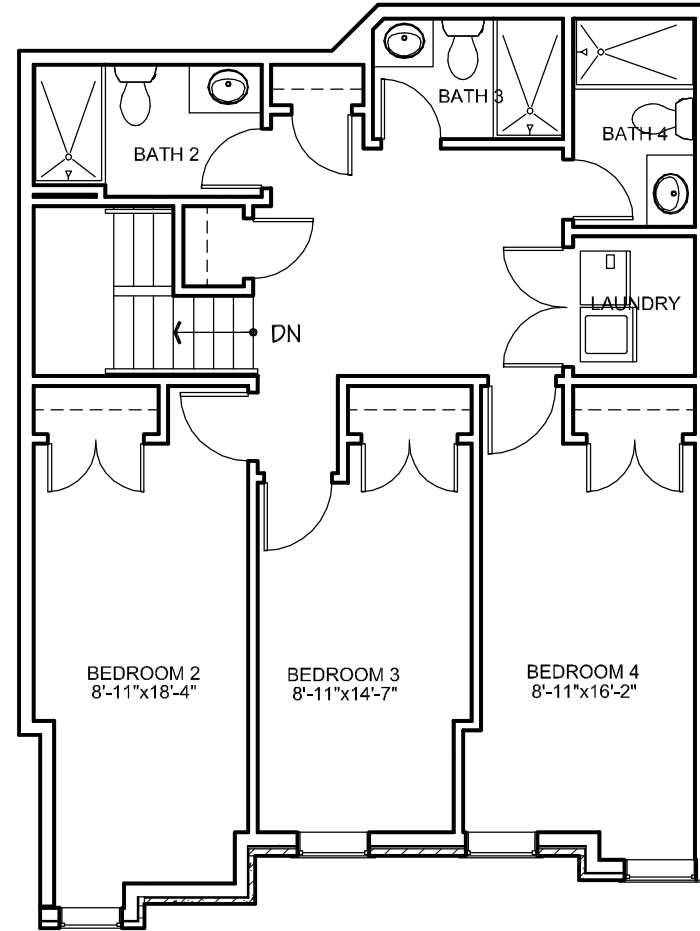

**LOWER LEVEL**

**UPPER LEVEL**

**UNIT 204 - WEST BUILDING  
CAMPUS EDGE  
208 EAST DELAWARE AVENUE  
NEWARK, DELAWARE**

For Leasing Information  
 Contact: Kevin Mayhew  
 T: 302-229-5695  
 E: kmayhew42@yahoo.com