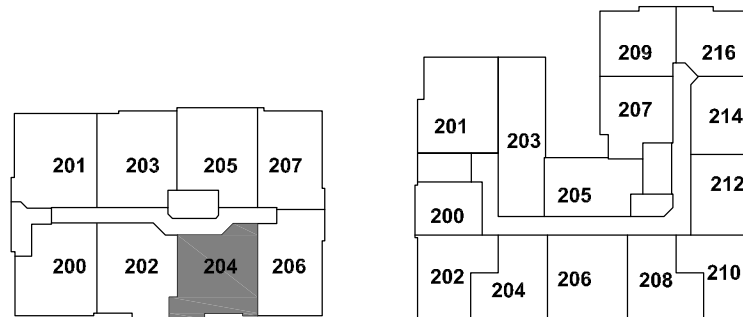

**LOWER LEVEL**

**UPPER LEVEL**

**UNIT 204 - WEST BUILDING  
CAMPUS EDGE  
208 EAST DELAWARE AVENUE  
NEWARK, DELAWARE**

For Leasing Information  
 Contact: Kevin Mayhew  
 T: 302-229-5695  
 E: kmayhew42@yahoo.com