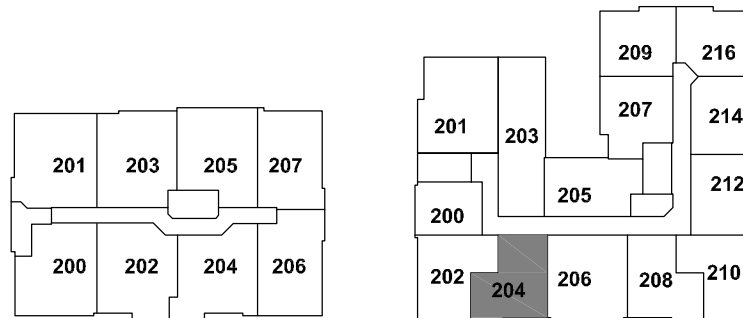

**UNIT 204 - EAST BUILDING
CAMPUS EDGE
224 EAST DELAWARE AVENUE
NEWARK, DELAWARE**

For Leasing Information
 Contact: Kevin Mayhew
 T: 302-229-5695
 E: kmayhew42@yahoo.com

Bernardon Haber Holloway
 ARCHITECTS PC