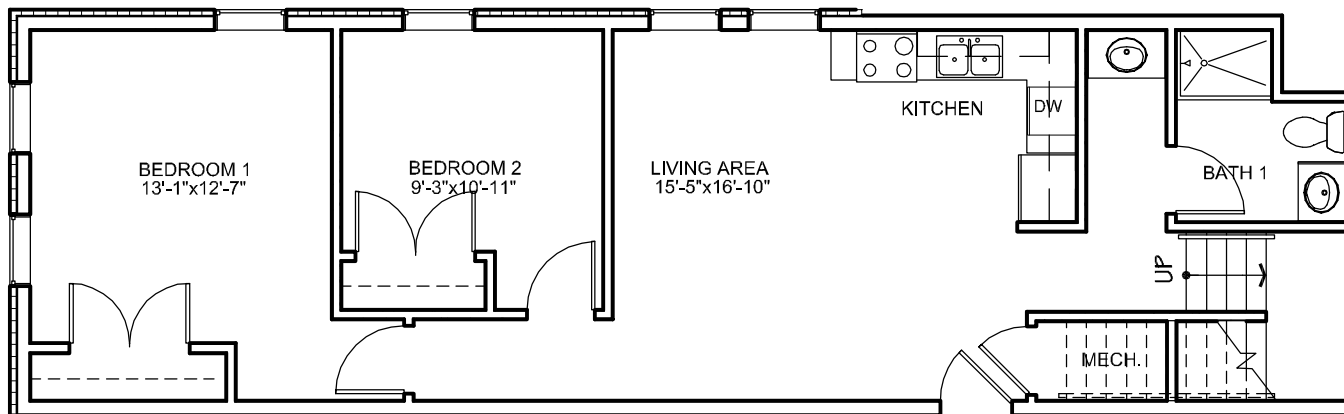

UPPER LEVEL

LOWER LEVEL

**UNIT 203 - EAST BUILDING
CAMPUS EDGE
224 EAST DELAWARE AVENUE
NEWARK, DELAWARE**

For Leasing Information
Contact: Kevin Mayhew
T: 302-229-5695
E: kmayhew42@yahoo.com

KEY PLAN

Bernardon Haber Holloway
ARCHITECTS PC