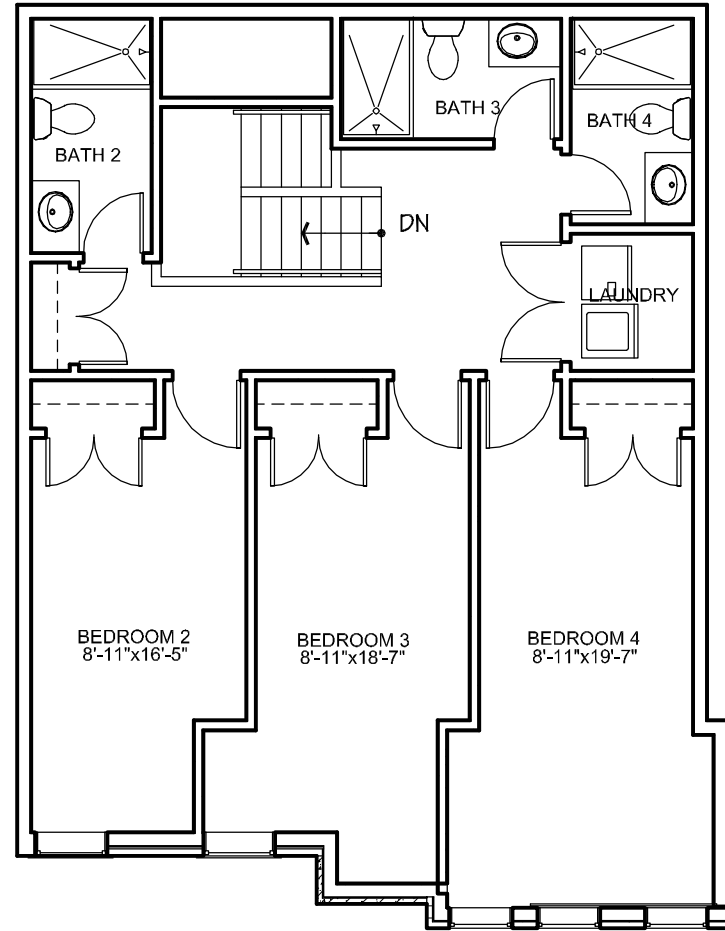

LOWER LEVEL

UPPER LEVEL

**UNIT 202 - WEST BUILDING
CAMPUS EDGE
208 EAST DELAWARE AVENUE
NEWARK, DELAWARE**

For Leasing Information
 Contact: Kevin Mayhew
 T: 302-229-5695
 E: kmayhew42@yahoo.com

KEY PLAN

Bernardon Haber Holloway
 ARCHITECTS PC