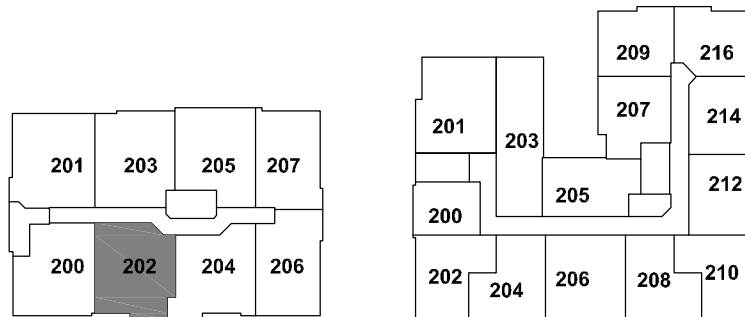

LOWER LEVEL

UPPER LEVEL

**UNIT 202 - WEST BUILDING
CAMPUS EDGE
208 EAST DELAWARE AVENUE
NEWARK, DELAWARE**

For Leasing Information
 Contact: Kevin Mayhew
 T: 302-229-5695
 E: kmayhew42@yahoo.com

KEY PLAN

Bernardon Haber Holloway
 ARCHITECTS PC