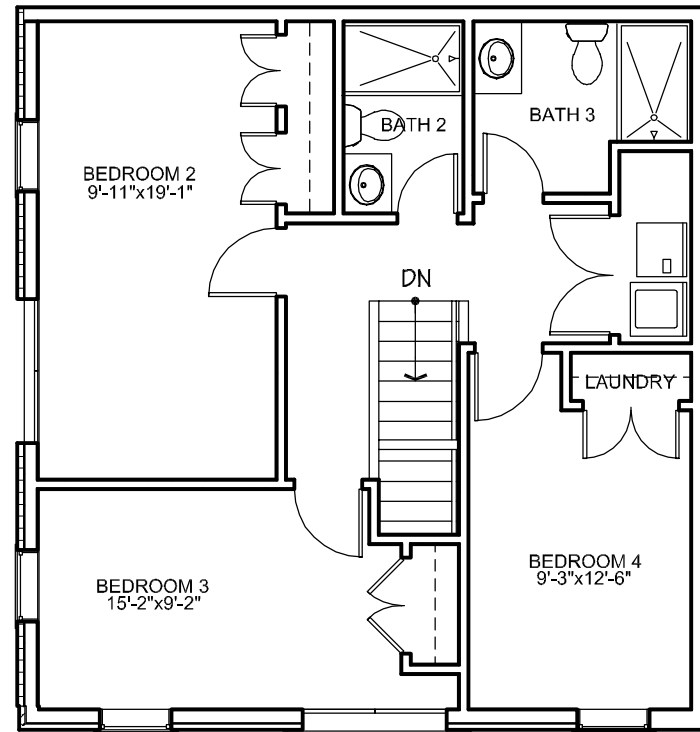

LOWER LEVEL

UPPER LEVEL

**UNIT 202 - EAST BUILDING
CAMPUS EDGE
224 EAST DELAWARE AVENUE
NEWARK, DELAWARE**

For Leasing Information
Contact: Kevin Mayhew
T: 302-229-5695
E: kmayhew42@yahoo.com

KEY PLAN

Bernardon Haber Holloway
ARCHITECTS PC