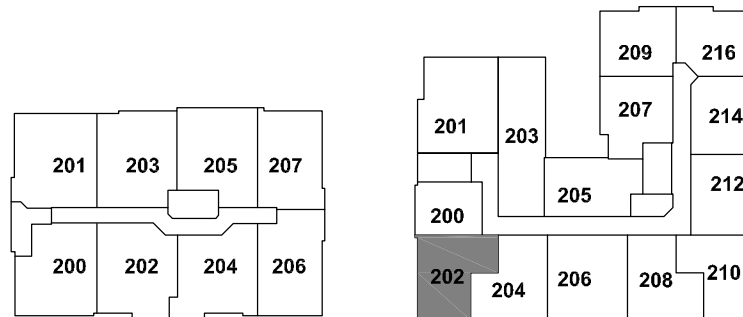

LOWER LEVEL

UPPER LEVEL

**UNIT 202 - EAST BUILDING
CAMPUS EDGE
224 EAST DELAWARE AVENUE
NEWARK, DELAWARE**

For Leasing Information
Contact: Kevin Mayhew
T: 302-229-5695
E: kmayhew42@yahoo.com

KEY PLAN

Bernardon Haber Holloway
ARCHITECTS PC