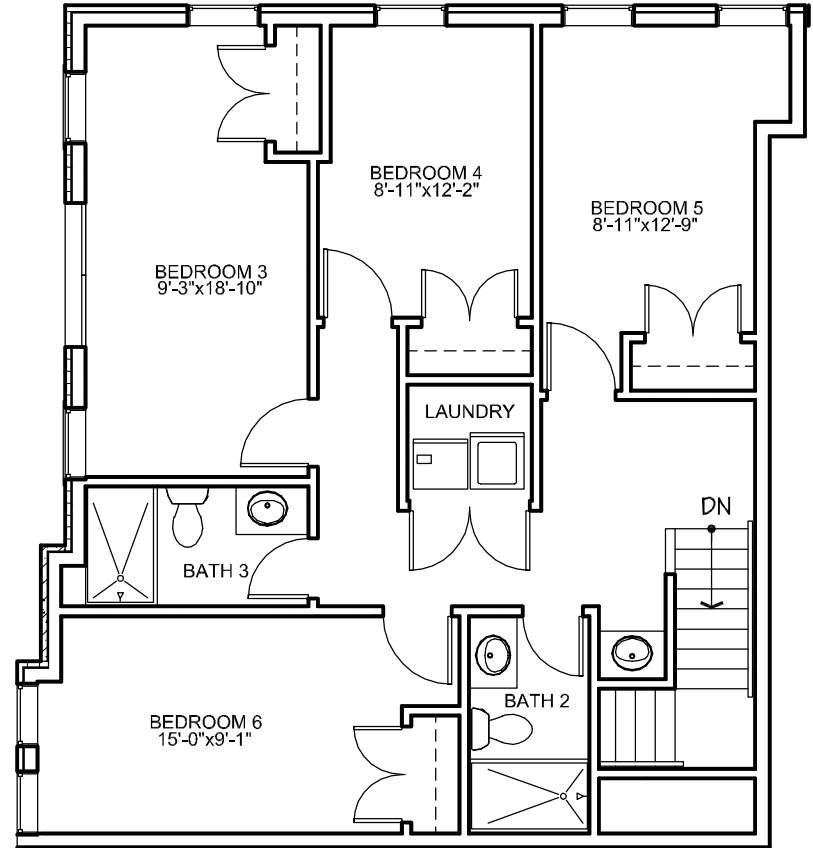

LOWER LEVEL

UPPER LEVEL

**UNIT 201 - WEST BUILDING
CAMPUS EDGE
208 EAST DELAWARE AVENUE
NEWARK, DELAWARE**

For Leasing Information
 Contact: Kevin Mayhew
 T: 302-229-5695
 E: kmayhew42@yahoo.com

KEY PLAN

Bernardon Haber Holloway
 ARCHITECTS PC