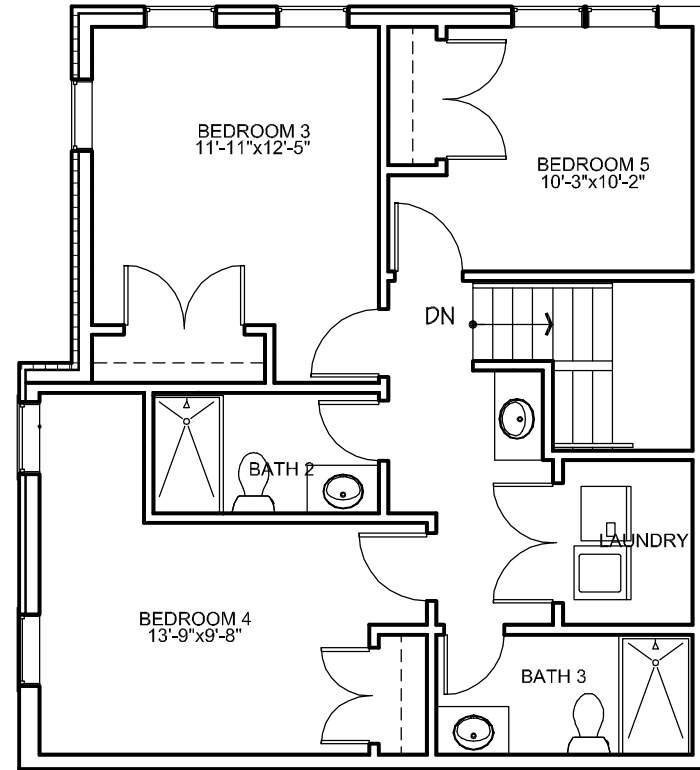

**LOWER LEVEL**

**UPPER LEVEL**

**UNIT 201 - EAST BUILDING  
CAMPUS EDGE  
224 EAST DELAWARE AVENUE  
NEWARK, DELAWARE**

For Leasing Information  
 Contact: Kevin Mayhew  
 T: 302-229-5695  
 E: kmayhew42@yahoo.com

**KEY PLAN**

**Bernardon Haber Holloway**  
 ARCHITECTS PC

425 Marlboro Road, Suite 200, Kennel Square, PA 19348  
 T 610-444-2900 F 610-444-6828

03/29/13