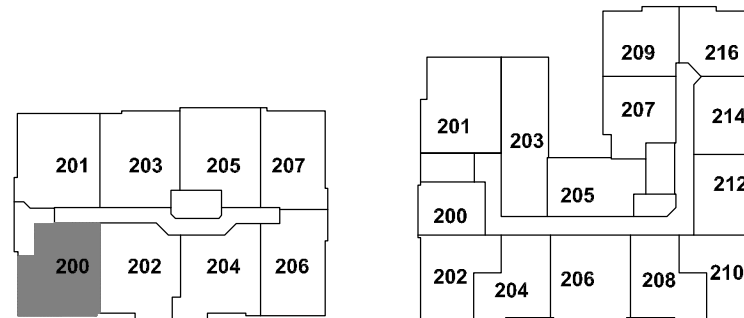

LOWER LEVEL

UPPER LEVEL

**UNIT 200 - WEST BUILDING
CAMPUS EDGE
208 EAST DELAWARE AVENUE
NEWARK, DELAWARE**

For Leasing Information
Contact: Kevin Mayhew
T: 302-229-5695
E: kmayhew42@yahoo.com

KEY PLAN

Bernardon Haber Holloway
ARCHITECTS PC