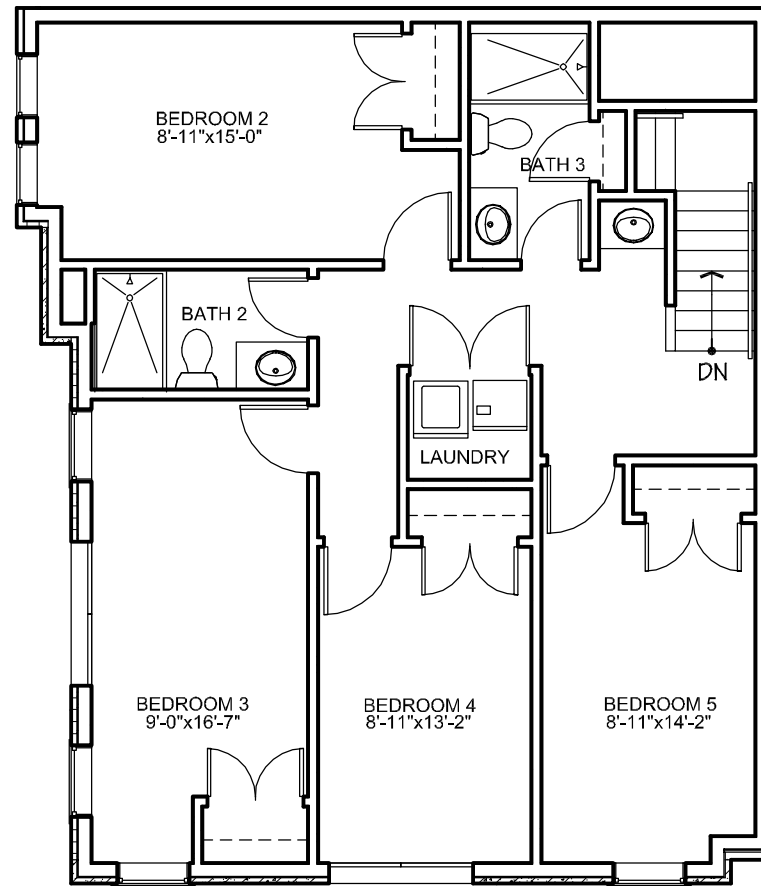

LOWER LEVEL

UPPER LEVEL

**UNIT 200 - WEST BUILDING
CAMPUS EDGE
208 EAST DELAWARE AVENUE
NEWARK, DELAWARE**

For Leasing Information
Contact: Kevin Mayhew
T: 302-229-5695
E: kmayhew42@yahoo.com

KEY PLAN

Bernardon Haber Holloway
ARCHITECTS PC