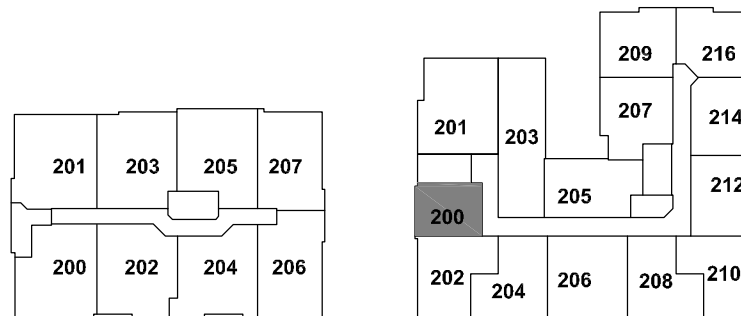

LOWER LEVEL

UPPER LEVEL

**UNIT 200 - EAST BUILDING
CAMPUS EDGE
224 EAST DELAWARE AVENUE
NEWARK, DELAWARE**

For Leasing Information
 Contact: Kevin Mayhew
 T: 302-229-5695
 E: kmayhew42@yahoo.com

KEY PLAN

Bernardon Haber Holloway
 ARCHITECTS PC