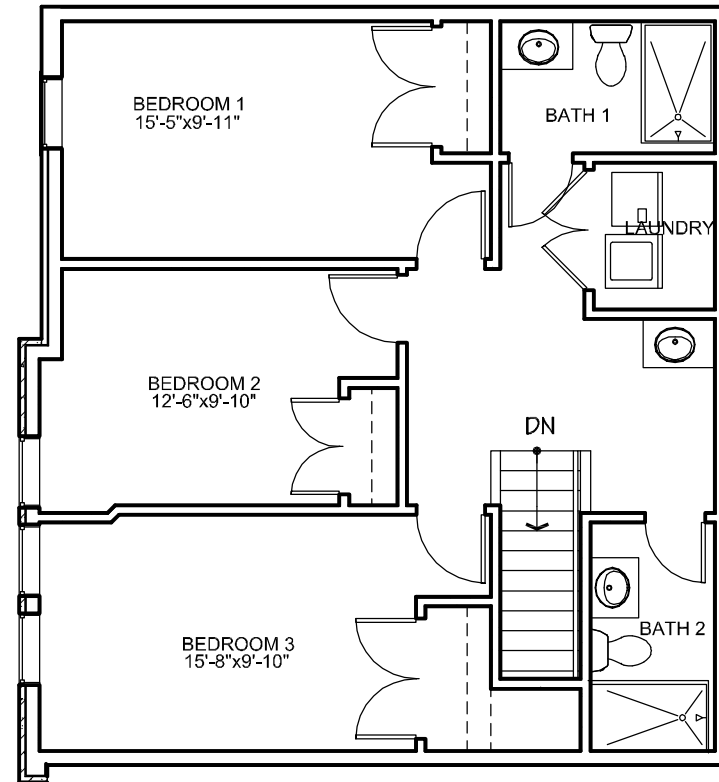

LOWER LEVEL

UPPER LEVEL

**UNIT 200 - EAST BUILDING
CAMPUS EDGE
224 EAST DELAWARE AVENUE
NEWARK, DELAWARE**

For Leasing Information
 Contact: Kevin Mayhew
 T: 302-229-5695
 E: kmayhew42@yahoo.com

KEY PLAN

Bernardon Haber Holloway
 ARCHITECTS PC