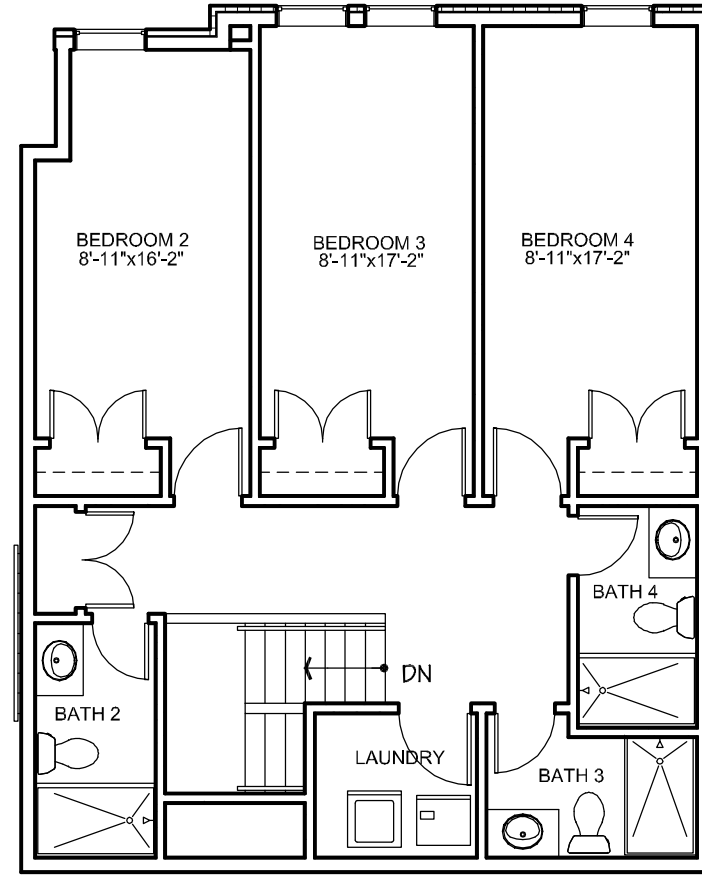

**LOWER LEVEL**

**UPPER LEVEL**

**UNIT 203 - WEST BUILDING  
CAMPUS EDGE  
208 EAST DELAWARE AVENUE  
NEWARK, DELAWARE**

For Leasing Information  
Contact: Kevin Mayhew  
T: 302-229-5695  
E: kmayhew42@yahoo.com